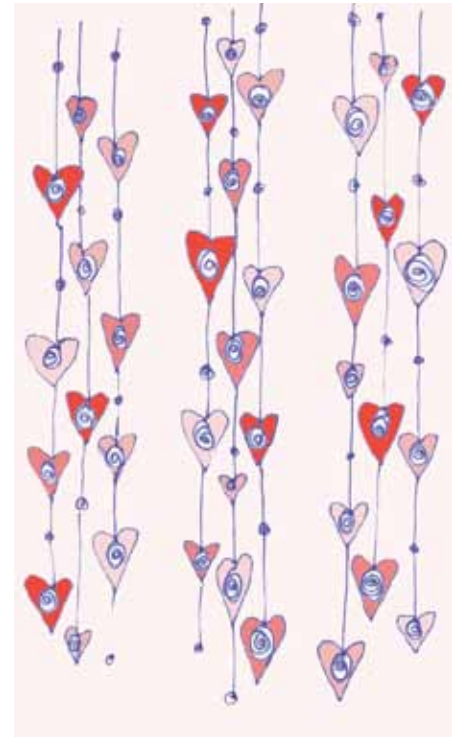

Surface Patterns & Icons